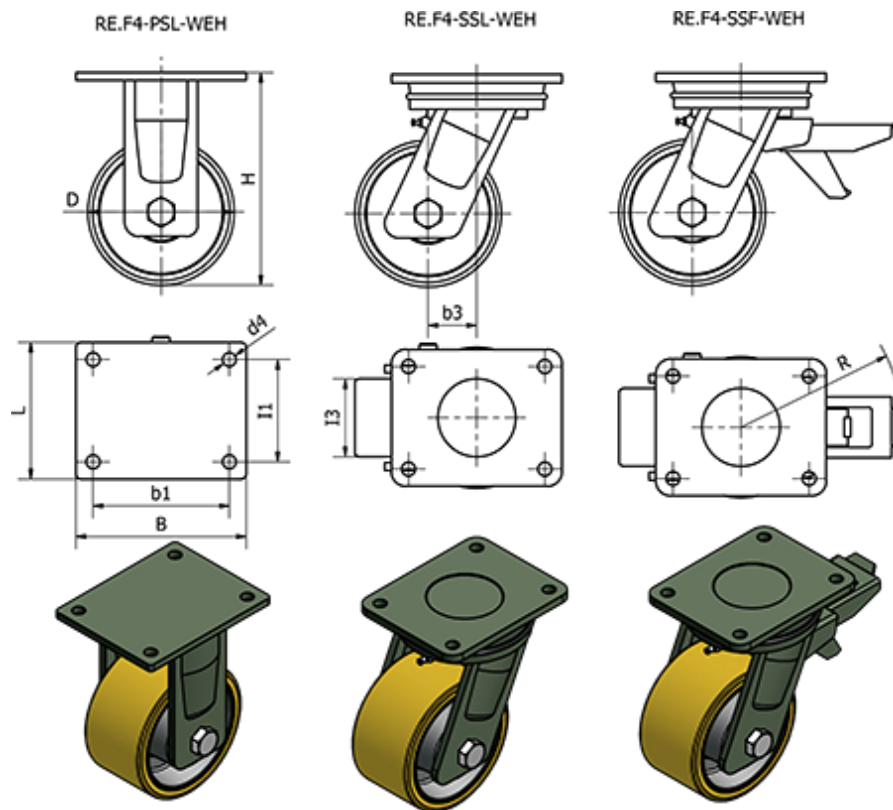

Article number: 2314451452

Description: E+G Cast iron wheel 451452
RE.F4-300-SSF-WEH - Turning plate w/brake

Measures

B	= 200	I1	= 120
b1	= 160	I3	= 80
b3	= 81	L	= 160
Code	= 451452	R	= 166
D	= 300	Rolling resistance (N)	= 6000
d4	= 17	Type	= RE.F4-300-SSF-WEH
Dynamic carrying capacity (N)	= 23000	Weight (g)	= 2167
H	= 365		